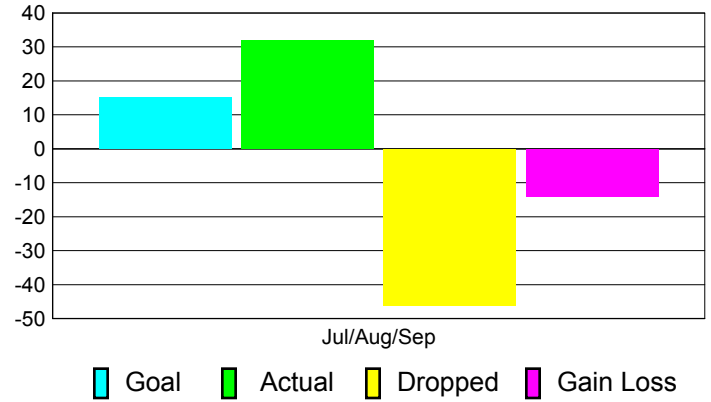

Club Results 2012-2013

Goal, New, Dropped, Gain/Loss

MEMBERSHIP

Membership Results
2012-2013

Membership
2011-2012

Month	Net Memb Goal	Actual New Memb	Actual Dropped Memb	Gain/Loss of Memb	Gain/Loss of Memb
Jul/Aug/Sep	15	32	-46	-14	-30
Totals	15	32	-46	-14	-30

Membership Results 2012-2013

Goal, New, Dropped, Gain/Loss

Comparison of Club Gain/Loss

Current Year Compared to the Previous Year

Comparison of Membership Gain/Loss

Current Year Compared to the Previous Year